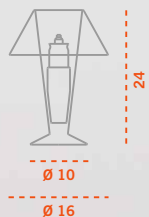

CANDEL

DAIFUKU DESIGNS